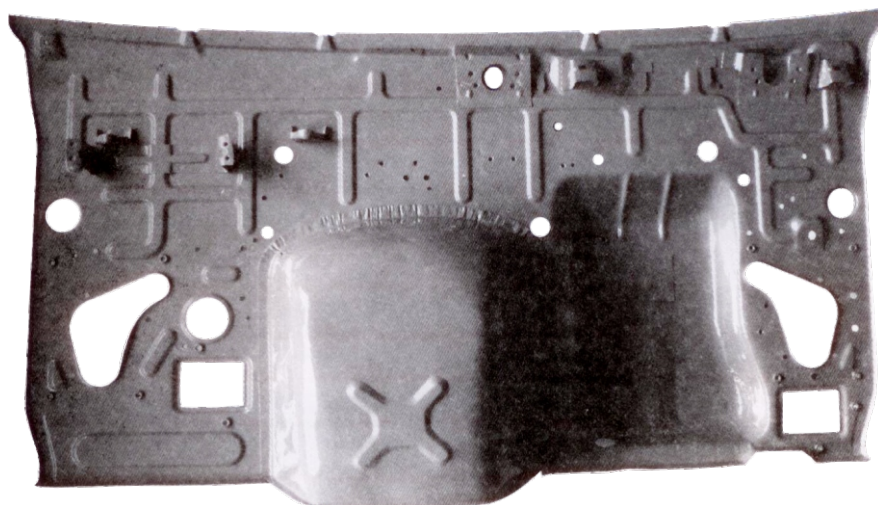

email : patel@pewautomobiles.com

PATEL
ENGINEERING WORKS

TATA ACE

PEW.01 SHOW FRONT COMP.

PEW.02 BUMPER FRONT

PEW.03 WIPER PANEL

PEW.04 SHOW PIPE

PEW.05 CROSS MEMBER FRONT