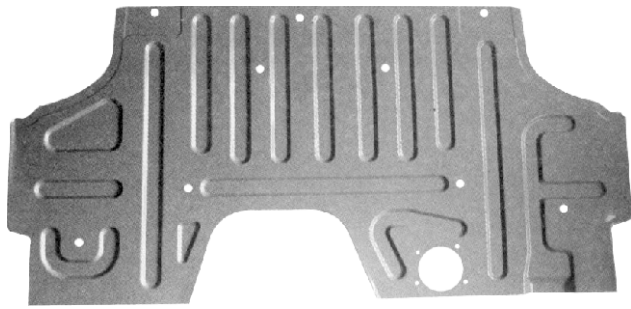

PEW.06 FIRE WALL

PEW. 07 FLOORING FRONT