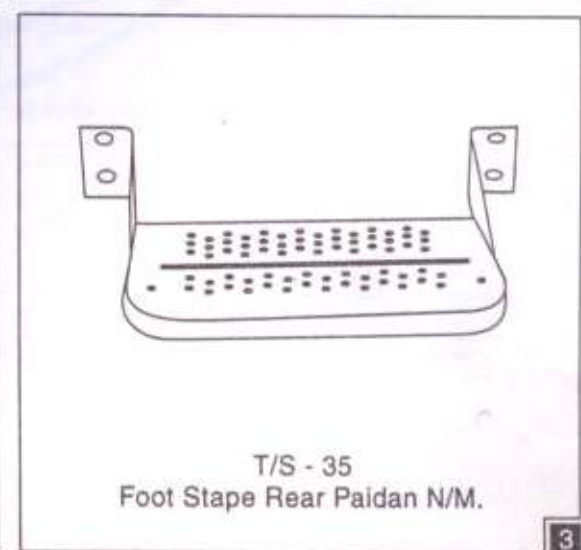

T/S - 28  
Silencer Show Patra Bracket N/M.  
[Set of 3]

T/S - 29  
Door Hinges  
Front [Set of 2]

T/S - 30  
Door Hinges Rear  
[Set of 2]

T/S - 36  
Foot Stape Side Guard Assy. O/M. [Set of 2]

T/S - 37  
Foot Stape Side Guard Assy. {W. Patra} O/M. [Set of 2]