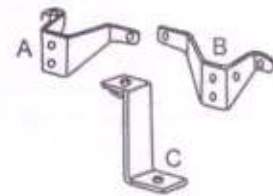

T/S - 28  
Silencer Show Patra Bracket N/M.  
[Set of 3]

T/S - 29  
Door Hinges  
Front [Set of 2]

T/S - 30  
Door Hinges Rear  
[Set of 2]

T/S - 36  
Foot Stape Side Guard Assy. O/M. [Set of 2]

T/S - 37  
Foot Stape Side Guard Assy. {W. Patra} O/M. [Set of 2]