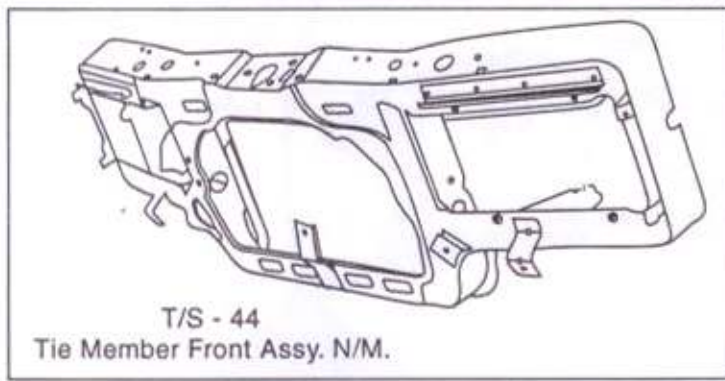

T/S - 43
Tie Member Front Assy. O/M.

T/S - 47
Corner No.2
Outer