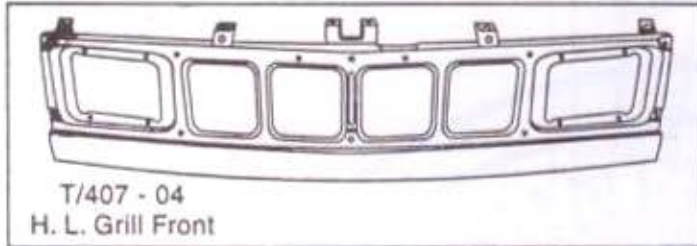

T/407 - 01
Bonnet Assy. Front