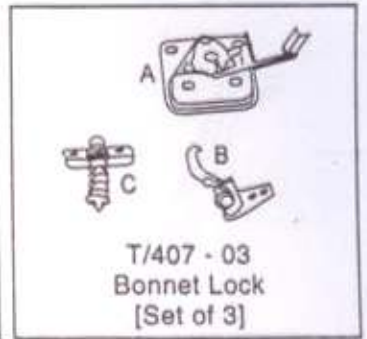

T/I - 49  
Dicky Lock Patty N/M.

T/I - 50  
Dicky Panel

T/I - 51  
Tail Light Outer

T/I - 52  
Flooring Full [Set of 2]

T/I - 53  
Body Full Assy.

**TATA - 407**

T/407 - 01  
Bonnet Assy. Front

T/407 - 02  
Bonnet Hinges  
[Set of 2]