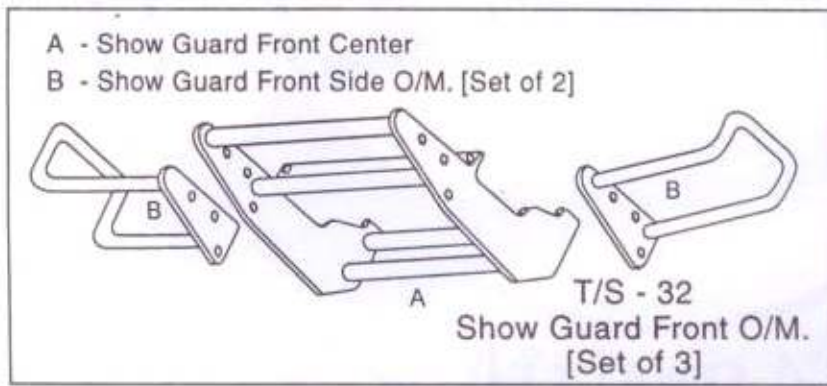

T/S - 28  
Silencer Show Patra Bracket N/M.  
[Set of 3]

T/S - 29  
Door Hinges  
Front [Set of 2]

T/S - 30  
Door Hinges Rear  
[Set of 2]

T/S - 36  
Foot Stape Side Guard Assy. O/M. [Set of 2]

T/S - 37  
Foot Stape Side Guard Assy. {W. Patra} O/M. [Set of 2]