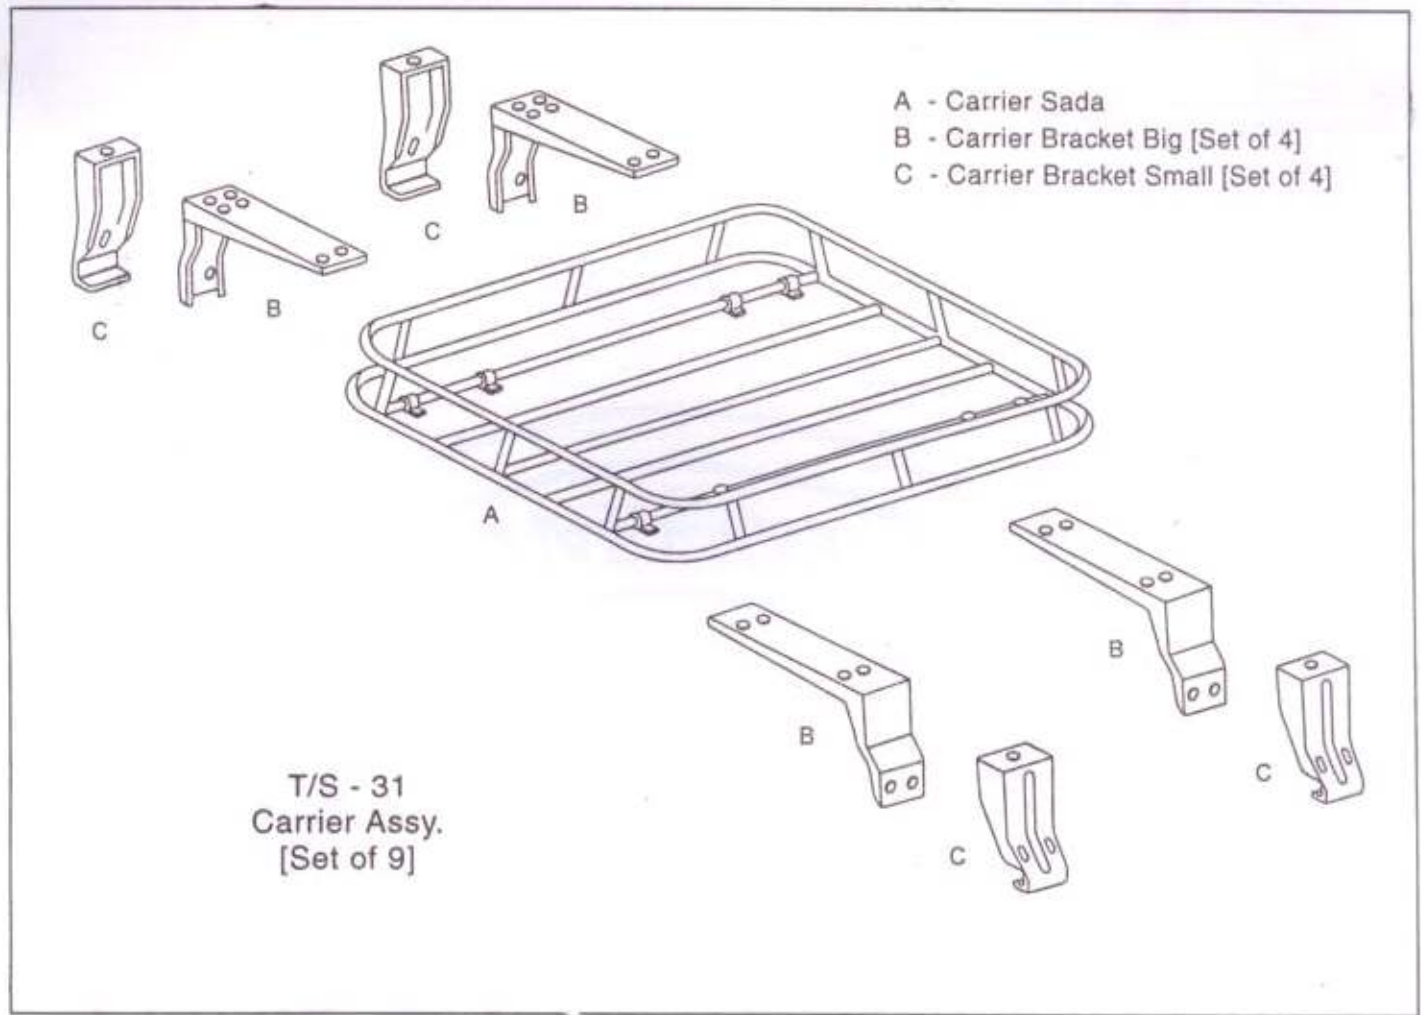

T/S - 28  
Silencer Show Patra Bracket N/M.  
[Set of 3]

T/S - 29  
Door Hinges  
Front [Set of 2]

T/S - 30  
Door Hinges Rear  
[Set of 2]

T/S - 36  
Foot Stape Side Guard Assy. O/M. [Set of 2]

T/S - 37  
Foot Stape Side Guard Assy. {W. Patra} O/M. [Set of 2]