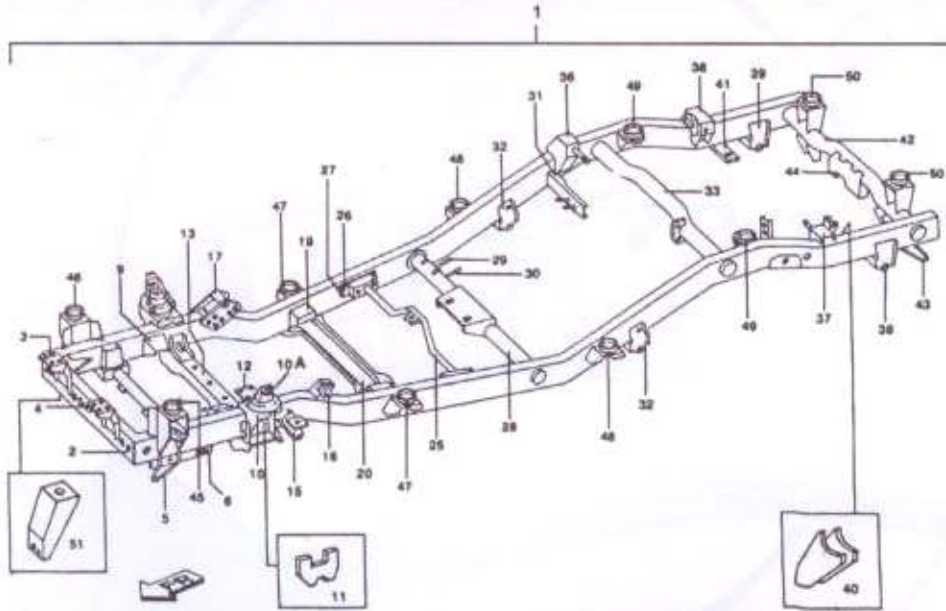

## ENGINEERING WORKS

# TATA

**TATA - SUMO**

**A****B****C**

**D****E****F**

T/S - 01  
Bumper Front

T/S - 02  
Bumper Corner Front  
[Set of 2] (Metal)

T/S - 03  
Bumper Bracket F. "Pipewala" O/M.  
[Set of 2]

T/S - 04  
Bumper Bracket F. "Pipewala" N/M.  
[Set of 2]