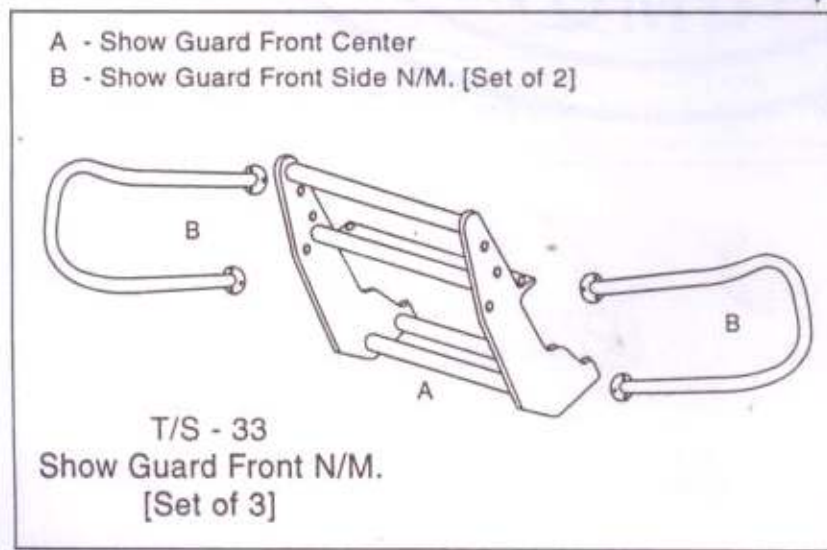

T/S - 28  
Silencer Show Patra Bracket N/M.  
[Set of 3]

T/S - 29  
Door Hinges  
Front [Set of 2]

T/S - 30  
Door Hinges Rear  
[Set of 2]

T/S - 36  
Foot Stape Side Guard Assy. O/M. [Set of 2]

T/S - 37  
Foot Stape Side Guard Assy. {W. Patra} O/M. [Set of 2]