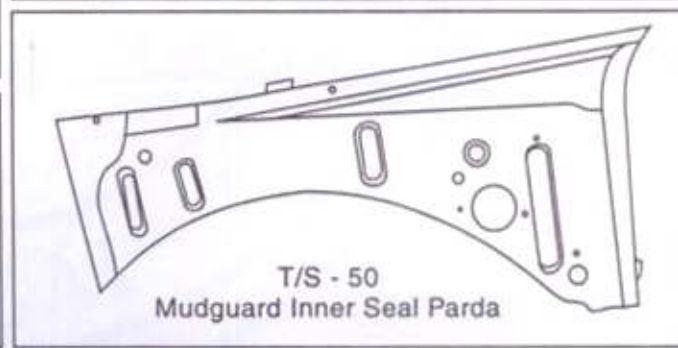

T/S - 48
Apron Gola Inner Front